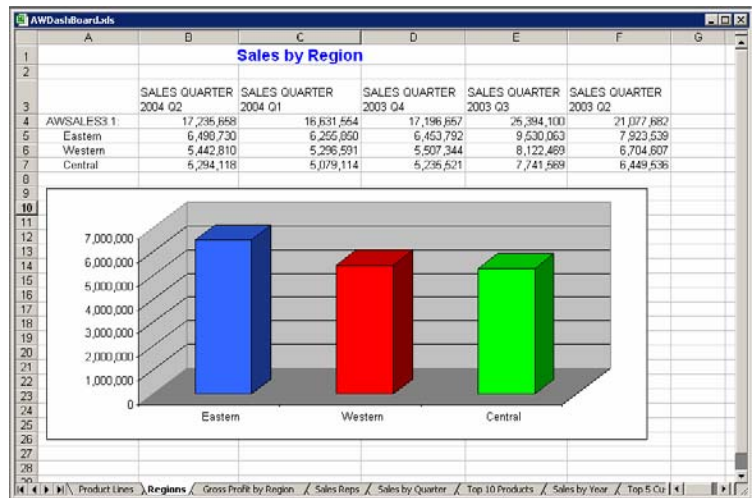

Delivering Exceptional Services & Software Every Time

AWDashboard  
\$3,500

## AdvancedWare is Pleased to Present AWDashboard - \$3,500

AWDashboard gives Management the information they need to really drive business decisions. Key metrics such as the performance of your Sales Force or tracking of your Top Products is at your fingertips with AWDashboard. AWDashboard comes standard with over 15 graphical views. And since AWDashboard is built in .NET and uses Excel for the graphical viewing, you can setup up additional views in just minutes. Best of all, AWDashboard is fully integrated with your Avanté, DataFlo, ManFact or MANAGE 2000 system!

### Sales by Product Line

### Sales by Region