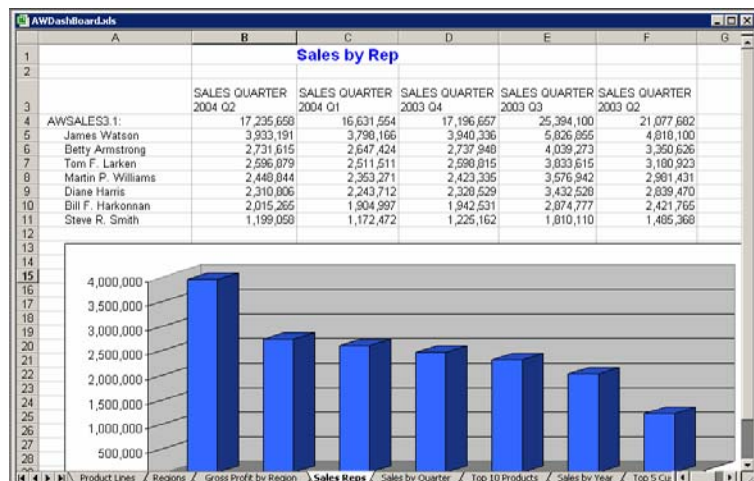

Sales Rep Performance

Our Turnkey Approach: For the price of $3,500 AWDashboard is the perfect add on product to AWSalesReports. Everything you need to be up and running live is included and AWDashboard works with any release of Avanté, DataFlo, ManFact or MANAGE 2000 even if you have customization.

The Bottom Line: With AWDashboard you will be viewing key business metrics in a graphical and easy to use format.

To arrange for a demonstration or to order your copy of AWDashboard please give us a call at (949) 609-1240

Phone : (949) 609-1240
Address : 13844 Alton Parkway, Suite 136 Irvine CA, 92618

E-Mail : info@advancedware.com
Web : www.advancedware.com