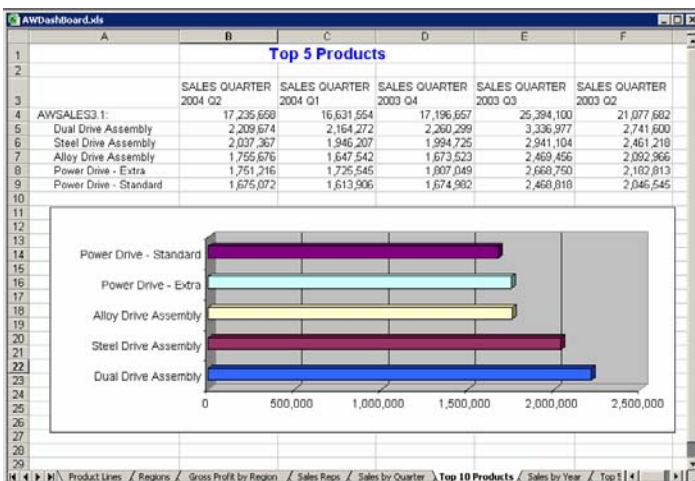

Top Products