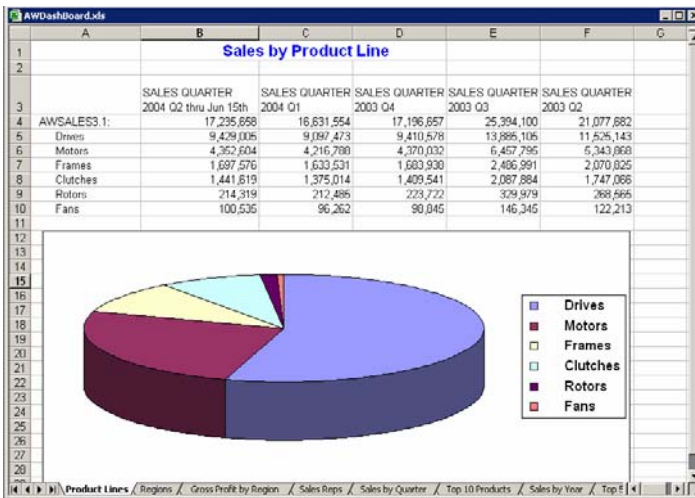

Delivering Exceptional Services & Software Every Time

AWDashboard  
\$3,500

## AdvancedWare is Pleased to Present AWDashboard - \$3,500

AWDashboard gives Management the information they need to really drive business decisions. Key metrics such as the performance of your Sales Force or tracking of your Top Products is at your fingertips with AWDashboard. AWDashboard comes standard with over 15 graphical views. And since AWDashboard is built in .NET and uses Excel for the graphical viewing, you can setup up additional views in just minutes. Best of all, AWDashboard is fully integrated with your Avanté, DataFlo, ManFact or MANAGE 2000 system!

### Sales by Product Line